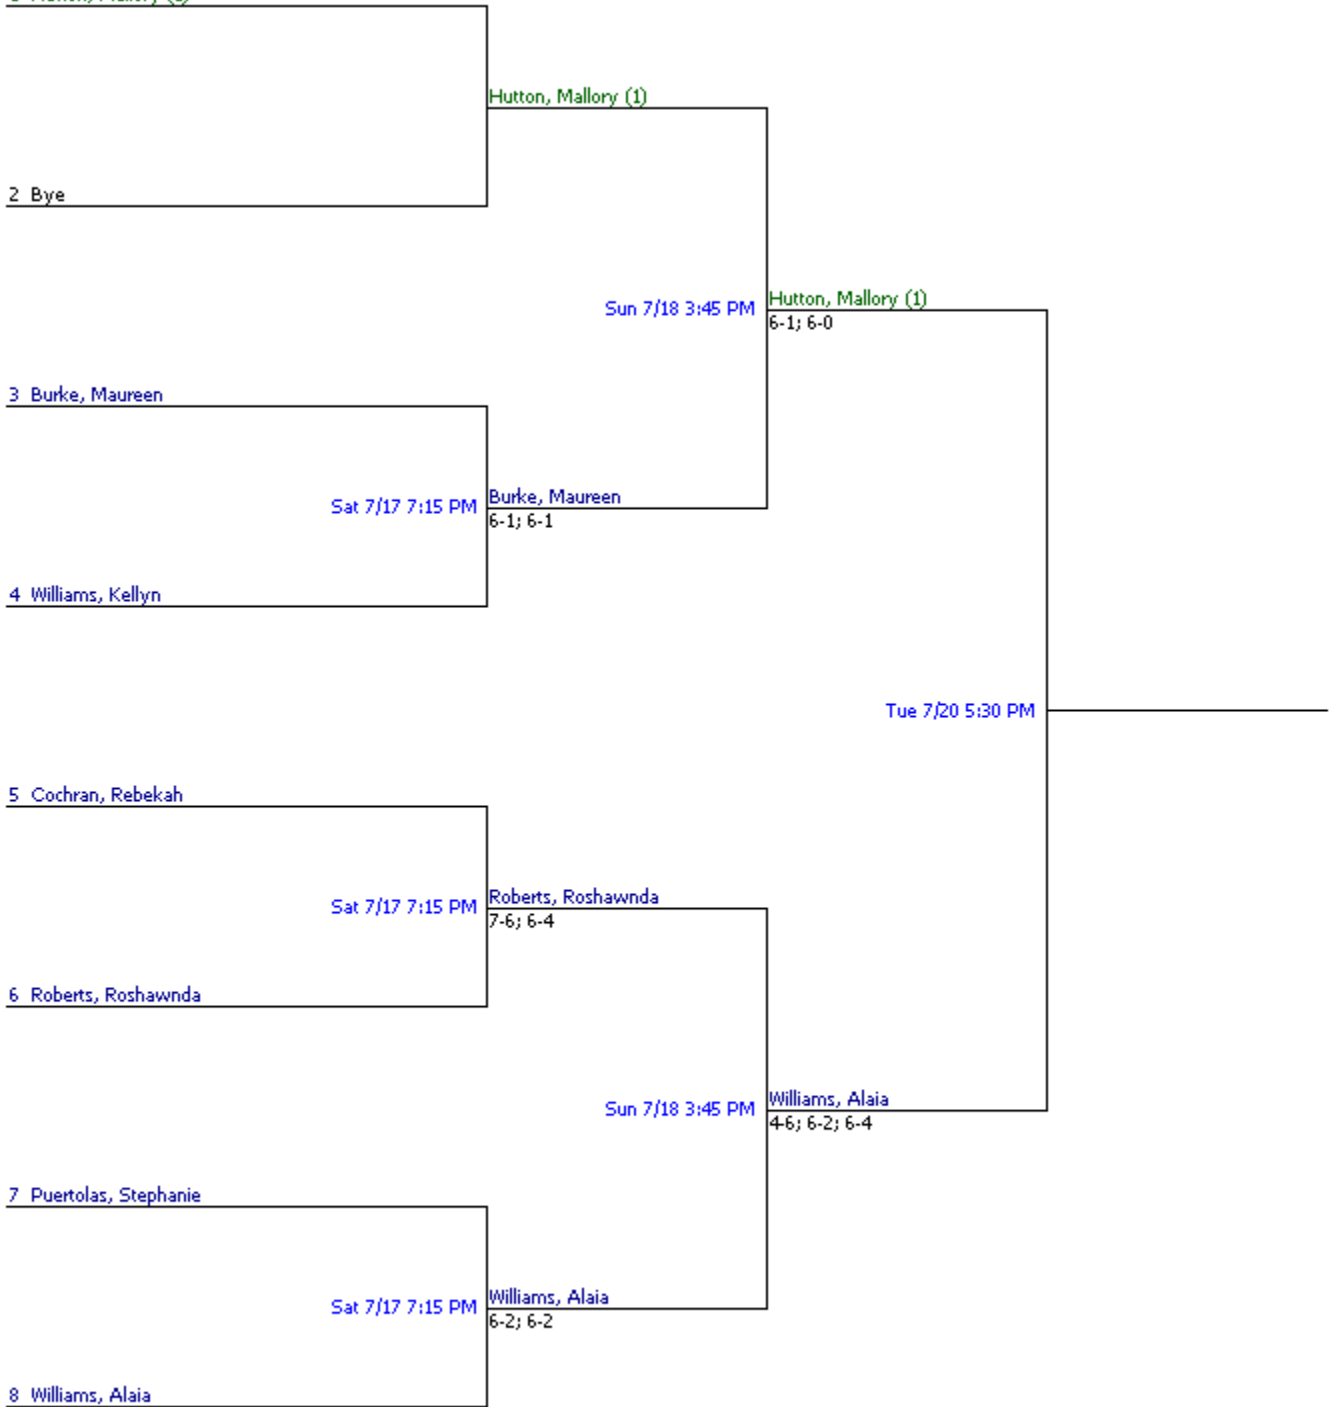

**NEW TOURNAMENT (-5)
Women's A Singles**

Quarterfinal Round

Semifinal Round

Final Round

1 Hutton, Mallory (1)

2 Bye

3 Burke, Maureen

4 Williams, Kellyn

5 Cochran, Rebekah

6 Roberts, Roshawnda

7 Puertolas, Stephanie

8 Williams, Alaia

Hutton, Mallory (1)

Burke, Maureen
6-1; 6-1

Roberts, Roshawnda
7-6; 6-4

Williams, Alaia
6-2; 6-2

Sun 7/18 3:45 PM

Sat 7/17 7:15 PM

Sat 7/17 7:15 PM

Sat 7/17 7:15 PM

Sun 7/18 3:45 PM

Hutton, Mallory (1)
6-1; 6-0

Williams, Alaia
4-6; 6-2; 6-4

Tue 7/20 5:30 PM

Semifinal Round

Final Round

Bye
1-2

Williams, Kellyn
3-4

Cochran, Rebekah
5-6

Puertolas, Stephanie
7-8

Williams, Kellyn